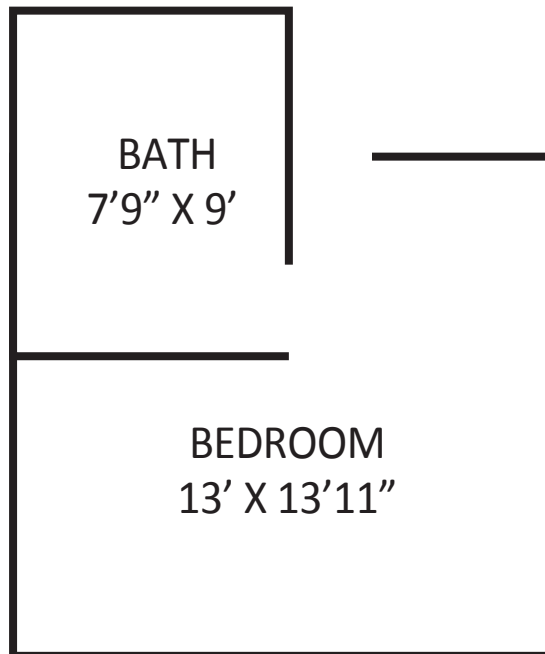

# Dosberg Manor

Adult Home & Assisted Living

PRIVATE ROOM

LARGE PRIVATE ROOM

2 ROOM SUITE OR SEMI-PRIVATE ROOM

\* Room layout may vary slightly based on current availability.  
All Rooms are fully furnished.