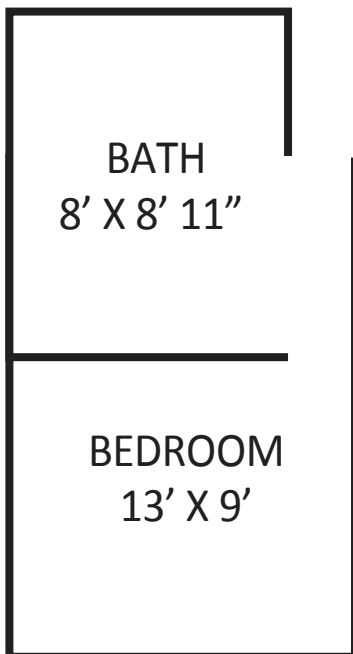

# Dosberg Manor

Adult Home & Assisted Living

PRIVATE ROOM

LARGE PRIVATE ROOM

2 ROOM SUITE OR SEMI-PRIVATE ROOM

\* Room layout may vary slightly based on current availability.  
All Rooms are fully furnished.