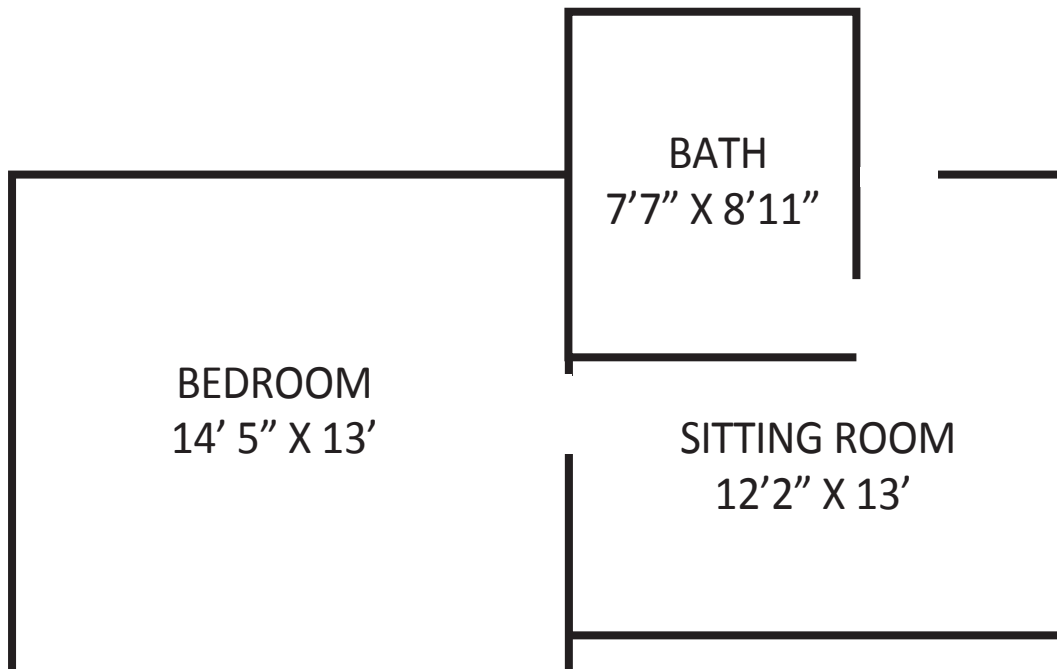

# Dosberg Manor

Adult Home & Assisted Living

PRIVATE ROOM

LARGE PRIVATE ROOM

2 ROOM SUITE OR SEMI-PRIVATE ROOM

\* Room layout may vary slightly based on current availability.  
All Rooms are fully furnished.